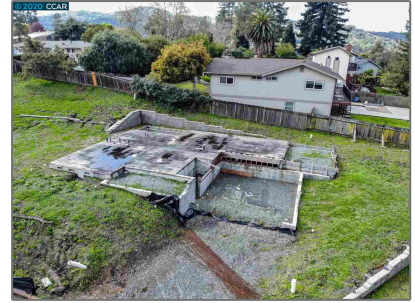

Lots And Land For Sale

0 Sqft - 202 Valley View Ct, EL SOBRANTE, California 94803

Basic [Details](#)

Property Type:	Lots And Land
Listing Type:	For Sale
Listing ID:	40942106
Price:	\$236,500
Bedrooms:	0
Bathrooms:	0
Half Bathrooms:	0
Square Footage:	0 Sqft
Year Built:	0
Lot Area:	8,041 Sqft

Address [Map](#)

Country:	US
State:	CA
County:	Contra Costa
City:	EL SOBRANTE
Zipcode:	94803
Street:	Valley View Ct
Street Number:	202
Floor Number:	0

Features

View:

[Other](#)

Longitude: **W123° 42' 55.1"**