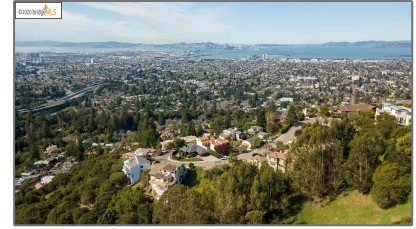

Lots And Land For Sale

0 Sqft - 248 Gravatt Dr, BERKELEY, California
94705

Basic [Details](#)

Property Type:	Lots And Land
Listing Type:	For Sale
Listing ID:	40942098
Price:	\$549,000
Bedrooms:	0
Bathrooms:	0
Half Bathrooms:	0
Square Footage:	0 Sqft
Year Built:	0
Lot Area:	34,034 Sqft

Address [Map](#)

Country:	US
State:	CA
County:	Alameda
City:	BERKELEY
Zipcode:	94705
Street:	Gravatt Dr
Street Number:	248
Floor Number:	0

Features

View:

[Panoramic, Downtown, Canyon, Hills, Bay, City Lights, Bay Bridge](#)