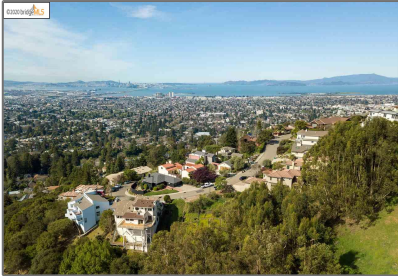

Lots And Land For Sale

0 Sqft - 248 Gravatt Dr, BERKELEY, California
94705

Basic [Details](#)

Property Type:	Lots And Land
Listing Type:	For Sale
Listing ID:	40942098
Price:	\$549,000
Bedrooms:	0
Bathrooms:	0
Half Bathrooms:	0
Square Footage:	0 Sqft
Year Built:	0
Lot Area:	34,034 Sqft

Address [Map](#)

Country:	US
State:	CA
County:	Alameda
City:	BERKELEY
Zipcode:	94705
Street:	Gravatt Dr
Street Number:	248
Floor Number:	0

Features

View:

[Panoramic, Downtown, Canyon, Hills, Bay, City Lights, Bay Bridge](#)