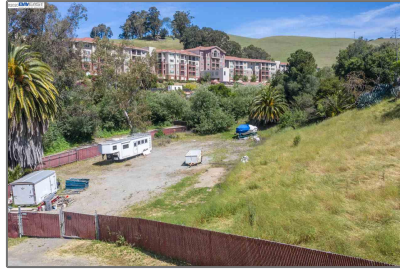

# Lots And Land For Sale

0 Sqft - Appian Way, UNION CITY, California  
94587

## Basic [Details](#)

Property Type:	<b>Lots And Land</b>
Listing Type:	<b>For Sale</b>
Listing ID:	<b>40942092</b>
Price:	<b>\$399,000</b>
Bedrooms:	<b>0</b>
Bathrooms:	<b>0</b>
Half Bathrooms:	<b>0</b>
Square Footage:	<b>0 Sqft</b>
Year Built:	<b>0</b>
Lot Area:	<b>26,629 Sqft</b>