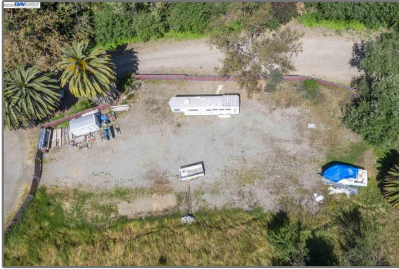

# Lots And Land For Sale

0 Sqft - Appian Way, UNION CITY, California  
94587

## Basic [Details](#)

Property Type:	<b>Lots And Land</b>
Listing Type:	<b>For Sale</b>
Listing ID:	<b>40942092</b>
Price:	<b>\$399,000</b>
Bedrooms:	<b>0</b>
Bathrooms:	<b>0</b>
Half Bathrooms:	<b>0</b>
Square Footage:	<b>0 Sqft</b>
Year Built:	<b>0</b>
Lot Area:	<b>26,629 Sqft</b>