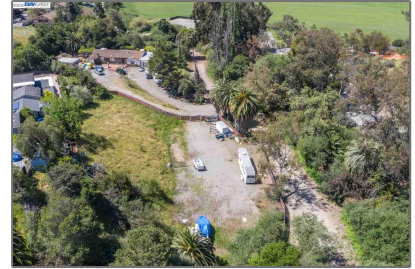

# Lots And Land For Sale

0 Sqft - Appian Way, UNION CITY, California  
94587

## Basic [Details](#)

Property Type:	<b>Lots And Land</b>
Listing Type:	<b>For Sale</b>
Listing ID:	<b>40942092</b>
Price:	<b>\$399,000</b>
Bedrooms:	<b>0</b>
Bathrooms:	<b>0</b>
Half Bathrooms:	<b>0</b>
Square Footage:	<b>0 Sqft</b>
Year Built:	<b>0</b>
Lot Area:	<b>26,629 Sqft</b>

## Address [Map](#)

Country:	<b>US</b>
State:	<b>CA</b>
County:	<b>Alameda</b>
City:	<b>UNION CITY</b>
Zipcode:	<b>94587</b>
Street:	<b>Appian Way</b>
Floor Number:	<b>0</b>
Longitude:	<b>W123° 59' 44"</b>
Latitude:	<b>N37° 35' 50.1"</b>