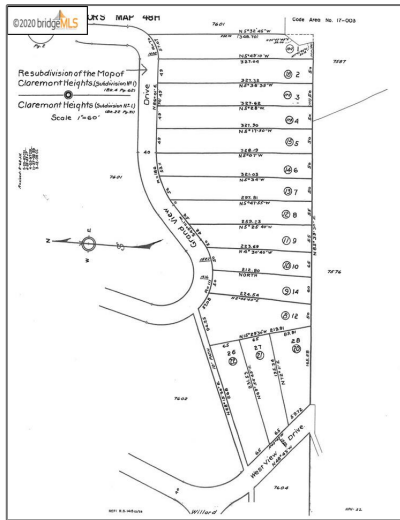

Lots And Land For Sale

0 Sqft - 1590 Grand View Dr, BERKELEY,
California 94705

Basic [Details](#)

Property Type: **Lots And Land**

Listing Type: **For Sale**

Listing ID: **40942089**

Price: **\$300,000**

Bedrooms: **0**

Bathrooms: **0**

Half Bathrooms: **0**

Square Footage: **0 Sqft**

Year Built: **0**

Lot Area: **16,950 Sqft**

Features

View: **Panoramic, City Lights, San Francisco, Golden Gate Bridge**

Address [Map](#)

Country: **US**

State: **CA**

County: **Alameda**

City: **BERKELEY**

Zipcode: **94705**

Street: **Grand View Dr**

Street Number: **1590**

Floor Number: **0**

Longitude: **W123° 46' 10.8"**

Latitude: **N37° 51' 19.2"**

Agent [Info](#)

✉ ashwin@plexoware.com

-
