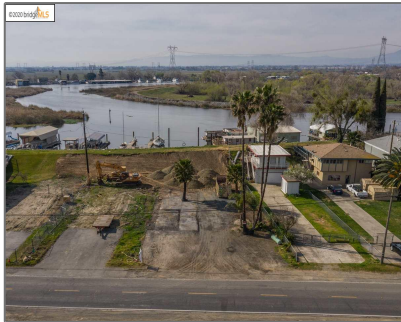

# Lots And Land For Sale

0 Sqft - 2740 Taylor Rd, BETHEL ISLAND,  
California 94511

## Address [Map](#)

Country: **US**

State: **CA**

County: **Contra Costa**

City: **BETHEL ISLAND**

Zipcode: **94511**

Street: **Taylor Rd**

Street Number: **2740**