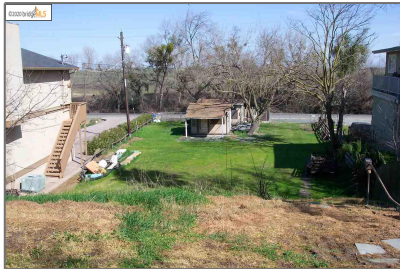

Lots And Land For Sale

0 Sqft - 1798 Taylor Rd, BETHEL ISLAND,
California 94511

Basic [Details](#)

Property Type:	Lots And Land
Listing Type:	For Sale
Listing ID:	40942084
Price:	\$270,000
Bedrooms:	0
Bathrooms:	0
Half Bathrooms:	0
Square Footage:	0 Sqft
Year Built:	0
Lot Area:	9,750 Sqft

Address [Map](#)

Country:	US
State:	CA
County:	Contra Costa
City:	BETHEL ISLAND
Zipcode:	94511
Street:	Taylor Rd
Street Number:	1798
Floor Number:	0

Features

View:

[Panoramic, Delta, Mt
Diablo, Mountains, Water](#)