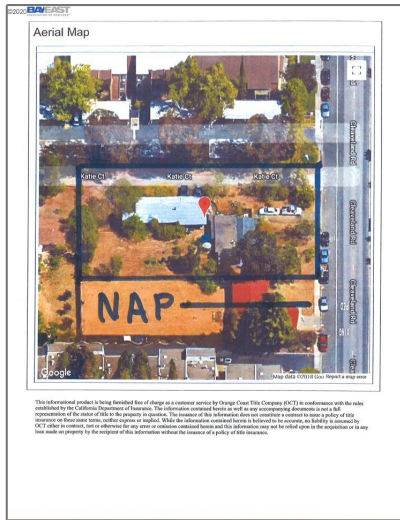

Lots And Land For Sale

0 Sqft - 170 Cleaveland Rd, PLEASANT HILL,
California 94523

Basic Details

Property Type: **Lots And Land**

Listing Type: **For Sale**

Listing ID: **40942070**

Price: **\$995,000**

Bedrooms: **0**

Bathrooms: **0**

Half Bathrooms: **0**

Square Footage: **0 Sqft**

Year Built: **0**

Lot Area: **23,958 Sqft**

Address Map

Country: **US**

State: **CA**

County: **Contra Costa**

City: **PLEASANT HILL**

Zipcode: **94523**

Street: **Cleaveland Rd**

Street Number: **170**

Floor Number: **0**

Longitude: **W123° 56' 8"**

Latitude: **N37° 56' 29.5"**