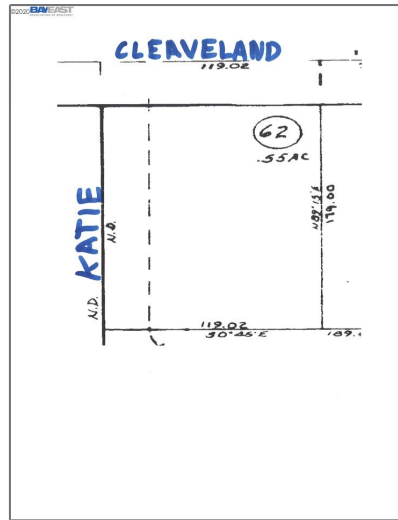

Lots And Land For Sale

0 Sqft - 170 Cleaveland Rd, PLEASANT HILL,
California 94523

Basic Details

Property Type: **Lots And Land**

Listing Type: **For Sale**

Listing ID: **40942070**

Price: **\$995,000**

Bedrooms: **0**

Bathrooms: **0**

Half Bathrooms: **0**

Square Footage: **0 Sqft**

Year Built: **0**

Lot Area: **23,958 Sqft**

Address Map

Country: **US**

State: **CA**

County: **Contra Costa**

City: **PLEASANT HILL**

Zipcode: **94523**

Street: **Cleaveland Rd**

Street Number: **170**

Floor Number: **0**

Longitude: **W123° 56' 8"**

Latitude: **N37° 56' 29.5"**