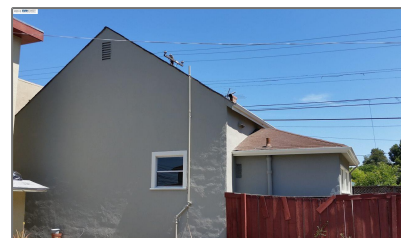

## For Sale

4,551 Sqft - 848 Lincoln, ALAMEDA, California  
94501

### Basic [Details](#)

Property Type: **Comm Industrial  
For Sale**

Listing Type: **For Sale**

Listing ID: **40942065**

Price: **\$995,000**

Bedrooms: **0**

Bathrooms: **0**

Half Bathrooms: **0**

Square Footage: **4,551 Sqft**

Year Built: **1959**

Lot Area: **3,666 Sqft**