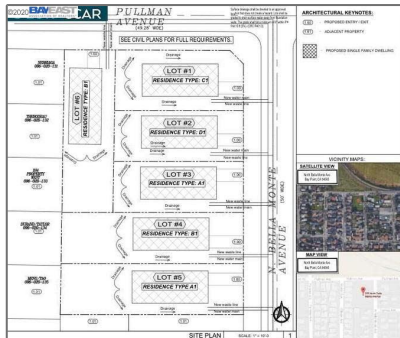

Lots And Land For Sale

0 Sqft - 255 Bella Monte Ave, PITTSBURG,
California 94565

Basic [Details](#)

Property Type:	Lots And Land
Listing Type:	For Sale
Listing ID:	40942053
Price:	\$374,000
Bedrooms:	0
Bathrooms:	0
Half Bathrooms:	0
Square Footage:	0 Sqft
Year Built:	0
Lot Area:	27,443 Sqft

Address [Map](#)

Country:	US
State:	CA
County:	Contra Costa
City:	PITTSBURG
Zipcode:	94565
Street:	Bella Monte Ave

Features

View:

[Water](#)

Street Number: **255**

Floor Number: **0**

Longitude: **W122° 3' 50.3"**