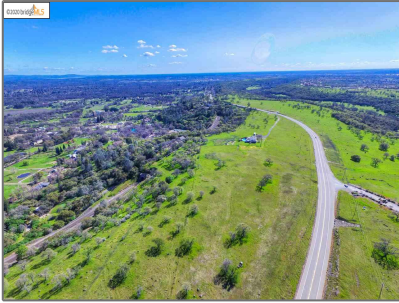

# Lots And Land For Sale

0 Sqft - 2250 Sierra College Blvd, LOOMIS,  
California 95650

## Basic [Details](#)

Property Type:	<b>Lots And Land</b>
Listing Type:	<b>For Sale</b>
Listing ID:	<b>40941995</b>
Price:	<b>\$999,000</b>
Bedrooms:	<b>0</b>
Bathrooms:	<b>0</b>
Half Bathrooms:	<b>0</b>
Square Footage:	<b>0 Sqft</b>
Year Built:	<b>0</b>
Lot Area:	<b>984,456 Sqft</b>

## Features

View:

[Panoramic, Downtown, Hills, Valley, City Lights, Wooded, Pasture, Greenbelt, Ridge, Mountains](#)

Longitude: **W122° 46' 44.6"**

Latitude: **N38° 51' 0.8"**