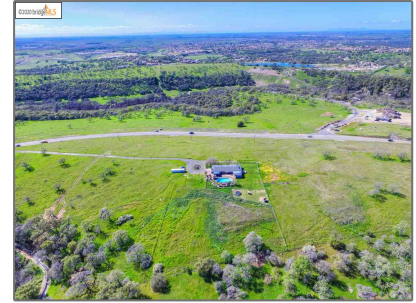

# Lots And Land For Sale

0 Sqft - 2250 Sierra College Blvd, LOOMIS,  
California 95650

## Basic [Details](#)

Property Type:	<b>Lots And Land</b>
Listing Type:	<b>For Sale</b>
Listing ID:	<b>40941995</b>
Price:	<b>\$999,000</b>
Bedrooms:	<b>0</b>
Bathrooms:	<b>0</b>
Half Bathrooms:	<b>0</b>
Square Footage:	<b>0 Sqft</b>
Year Built:	<b>0</b>
Lot Area:	<b>984,456 Sqft</b>

## Features

View:

[Panoramic, Downtown, Hills, Valley, City Lights, Wooded, Pasture, Greenbelt, Ridge, Mountains](#)

Longitude: **W122° 46' 44.6"**

Latitude: **N38° 51' 0.8"**