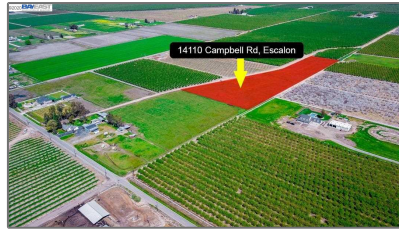

Lots And Land For Sale

0 Sqft - 14110 Campbell Rd, ESCALON, California
95320

Basic [Details](#)

| | |
|-----------------|----------------------|
| Property Type: | Lots And Land |
| Listing Type: | For Sale |
| Listing ID: | 40941992 |
| Price: | \$375,000 |
| Bedrooms: | 0 |
| Bathrooms: | 0 |
| Half Bathrooms: | 0 |
| Square Footage: | 0 Sqft |
| Year Built: | 0 |
| Lot Area: | 348,480 Sqft |

Address [Map](#)

| | |
|----------------|-----------------------|
| Country: | US |
| State: | CA |
| County: | San Joaquin |
| City: | ESCALON |
| Zipcode: | 95320 |
| Street: | Campbell Rd |
| Street Number: | 14110 |
| Floor Number: | 0 |
| Longitude: | W121° 1' 29.8" |
| Latitude: | N37° 50' 7.1" |