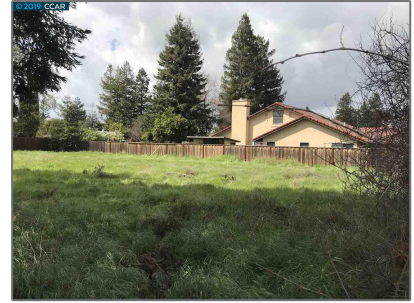

# Lots And Land For Sale

0 Sqft - 1705 Berrywood Dr, CONCORD, California  
94521

## Basic [Details](#)

Property Type: **Lots And Land**

Listing Type: **For Sale**

Listing ID: **40941944**

Price: **\$199,000**

Bedrooms: **0**

Bathrooms: **0**

Half Bathrooms: **0**

Square Footage: **0 Sqft**

Year Built: **0**

Lot Area: **12,197 Sqft**