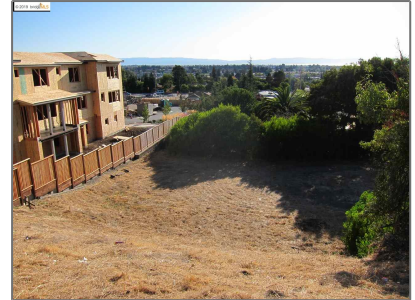

Lots And Land For Sale

0 Sqft - 16222 Lindview Dr, SAN LEANDRO,
California 94578

Basic [Details](#)

Property Type:	Lots And Land
Listing Type:	For Sale
Listing ID:	40941900
Price:	\$275,000
Bedrooms:	0
Bathrooms:	0
Half Bathrooms:	0
Square Footage:	0 Sqft
Year Built:	0
Lot Area:	8,903 Sqft

Address [Map](#)

Country:	US
State:	CA
County:	Alameda
City:	SAN LEANDRO
Zipcode:	94578
Street:	Lindview Dr
Street Number:	16222
Floor Number:	0

Features

View: [Panoramic, Hills, Bay](#)

Longitude: **W123° 53' 28.1"**