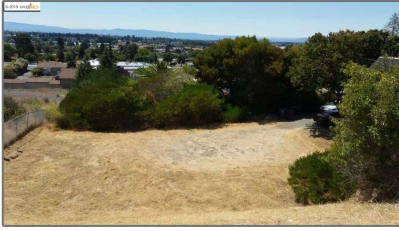

Lots And Land For Sale

0 Sqft - 16222 Lindview Dr, SAN LEANDRO,
California 94578

Basic [Details](#)

Property Type:	Lots And Land
Listing Type:	For Sale
Listing ID:	40941900
Price:	\$275,000
Bedrooms:	0
Bathrooms:	0
Half Bathrooms:	0
Square Footage:	0 Sqft
Year Built:	0
Lot Area:	8,903 Sqft

Address [Map](#)

Country:	US
State:	CA
County:	Alameda
City:	SAN LEANDRO
Zipcode:	94578
Street:	Lindview Dr
Street Number:	16222
Floor Number:	0

Features

View: [Panoramic, Hills, Bay](#)

Longitude: **W123° 53' 28.1"**