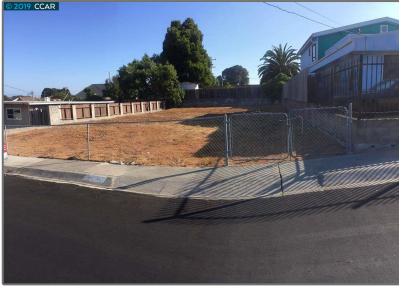

Lots And Land For Sale

0 Sqft - 149 Michele Dr, SAN PABLO, California
94806

Basic [Details](#)

Property Type:	Lots And Land
Listing Type:	For Sale
Listing ID:	40941855
Price:	\$99,000
Bedrooms:	0
Bathrooms:	0
Half Bathrooms:	0
Square Footage:	0 Sqft
Year Built:	0
Lot Area:	5,500 Sqft

Address [Map](#)

Country:	US
State:	CA
County:	Contra Costa
City:	SAN PABLO
Zipcode:	94806
Street:	Michele Dr
Street Number:	149
Floor Number:	0
Longitude:	W123° 40' 4.8"
Latitude:	N37° 59' 45.9"

Agent [Info](#)