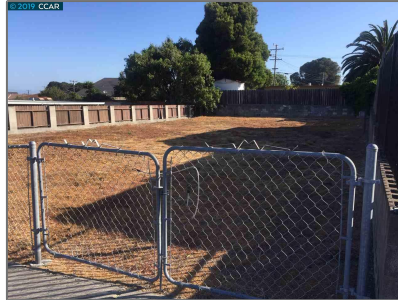

Lots And Land For Sale

0 Sqft - 149 Michele Dr, SAN PABLO, California
94806

Basic [Details](#)

Property Type:	Lots And Land
Listing Type:	For Sale
Listing ID:	40941855
Price:	\$99,000
Bedrooms:	0
Bathrooms:	0
Half Bathrooms:	0
Square Footage:	0 Sqft
Year Built:	0
Lot Area:	5,500 Sqft