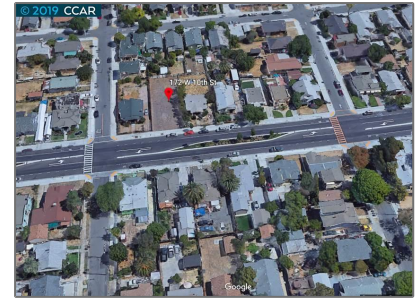

# Lots And Land For Sale

0 Sqft - 172 10th Street, PITTSBURG, California  
94565

## Basic Details

Property Type:	<b>Lots And Land</b>
Listing Type:	<b>For Sale</b>
Listing ID:	<b>40941852</b>
Price:	<b>\$129,000</b>
Bedrooms:	<b>0</b>
Bathrooms:	<b>0</b>
Half Bathrooms:	<b>0</b>
Square Footage:	<b>0 Sqft</b>
Year Built:	<b>0</b>
Lot Area:	<b>6,250 Sqft</b>

## Address Map

Country:	<b>US</b>
State:	<b>CA</b>
County:	<b>Contra Costa</b>
City:	<b>PITTSBURG</b>
Zipcode:	<b>94565</b>
Street:	<b>10th Street</b>
Street Number:	<b>172</b>
Floor Number:	<b>0</b>
Longitude:	<b>W122° 6' 41.4"</b>
Latitude:	<b>N38° 1' 44.5"</b>