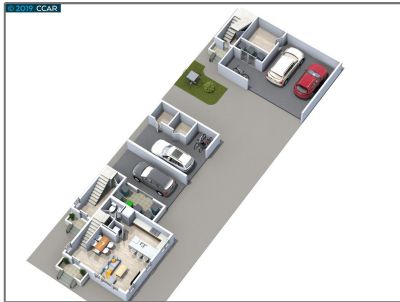

# Lots And Land For Sale

0 Sqft - 172 10th Street, PITTSBURG, California  
94565

## Basic Details

Property Type:	<b>Lots And Land</b>
Listing Type:	<b>For Sale</b>
Listing ID:	<b>40941852</b>
Price:	<b>\$129,000</b>
Bedrooms:	<b>0</b>
Bathrooms:	<b>0</b>
Half Bathrooms:	<b>0</b>
Square Footage:	<b>0 Sqft</b>
Year Built:	<b>0</b>
Lot Area:	<b>6,250 Sqft</b>