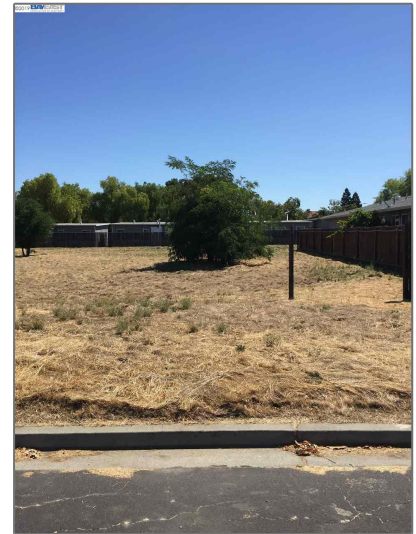

Lots And Land For Sale

0 Sqft - Lot 5 K St, LIVERMORE, California 94550

Basic [Details](#)

Property Type:	Lots And Land
Listing Type:	For Sale
Listing ID:	40941812
Price:	\$295,000
Bedrooms:	0
Bathrooms:	0
Half Bathrooms:	0
Square Footage:	0 Sqft
Year Built:	0
Lot Area:	5,000 Sqft

Address [Map](#)

Country:	US
State:	CA
County:	Alameda
City:	LIVERMORE
Zipcode:	94550

Features

View:

[Other](#)

Street: **K St**

Street Number: **Lot 5**

Floor Number: **0**