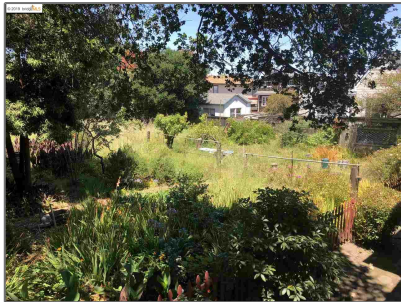

# Lots And Land For Sale

0 Sqft - 313 Spruce Street, ALAMEDA, California  
94501

## Features

View:

[Park](#)

Longitude: **W123° 42' 45.8"**

Latitude: **N37° 46' 41.1"**