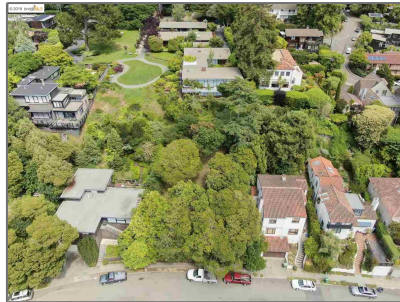

Lots And Land For Sale

0 Sqft - 0 Le Roy Ave, BERKELEY, California
94708

Basic [Details](#)

Property Type:	Lots And Land
Listing Type:	For Sale
Listing ID:	40941766
Price:	\$595,000
Bedrooms:	0
Bathrooms:	0
Half Bathrooms:	0
Square Footage:	0 Sqft
Year Built:	0
Lot Area:	5,983 Sqft

Address [Map](#)

Country:	US
State:	CA
County:	Alameda
City:	BERKELEY
Zipcode:	94708
Street:	Le Roy Ave
Street Number:	0
Floor Number:	0
Longitude:	W123° 44' 22.6"
Latitude:	N37° 52' 56.5"

Agent [Info](#)