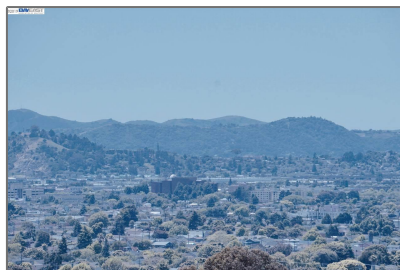

Lots And Land For Sale

0 Sqft - 1401 Marin Ave, SAN PABLO, California
94806

Basic [Details](#)

Property Type: **Lots And Land**

Listing Type: **For Sale**

Listing ID: **40941761**

Price: **\$200,000**

Bedrooms: **0**

County: **Contra Costa**

City: **SAN PABLO**

Zipcode: **94806**

Street: **Marin Ave**

Street Number: **1401**

Floor Number: **0**

Features

View: