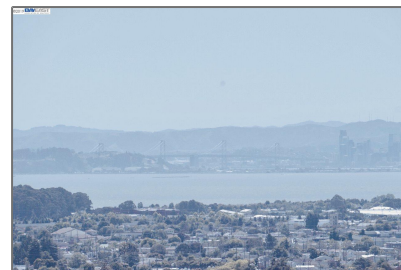

Lots And Land For Sale

0 Sqft - 1401 Marin Ave, SAN PABLO, California
94806

Basic [Details](#)

Property Type: **Lots And Land**

Listing Type: **For Sale**

Listing ID: **40941761**

Price: **\$200,000**

Bedrooms: **0**

County: **Contra Costa**

City: **SAN PABLO**

Zipcode: **94806**

Street: **Marin Ave**

Street Number: **1401**

Floor Number: **0**

Features

View: