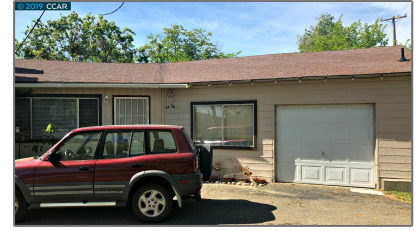

# Lots And Land For Sale

0 Sqft - 230 Cleaveland Rd, PLEASANT HILL,  
California 94523

## Basic [Details](#)

Property Type:	<b>Lots And Land</b>
Listing Type:	<b>For Sale</b>
Listing ID:	<b>40941738</b>
Price:	<b>\$750,000</b>
Bedrooms:	<b>0</b>
Bathrooms:	<b>0</b>
Half Bathrooms:	<b>0</b>
Square Footage:	<b>0 Sqft</b>
Year Built:	<b>0</b>
Lot Area:	<b>18,731 Sqft</b>