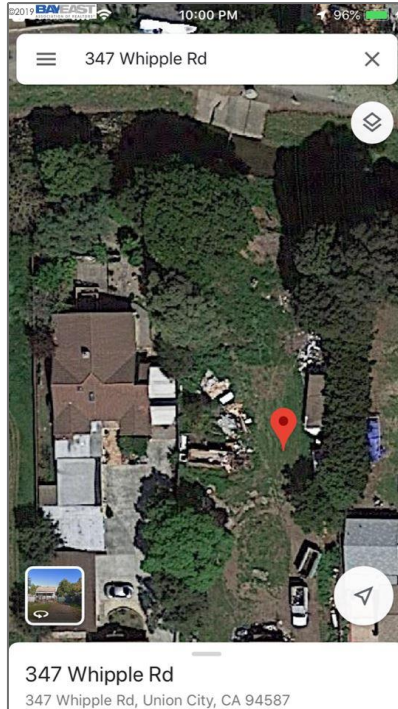

Lots And Land For Sale

0 Sqft - 347 Whipple Rd, UNION CITY, California
94587

Basic Details

Property Type: **Lots And Land**

Listing Type: **For Sale**

Listing ID: **40941737**

Price: **\$459,000**

Bedrooms: **0**

County: **Alameda**

City: **UNION CITY**

Zipcode: **94587**

Street: **Whipple Rd**

Street Number: **347**

Floor Number: **0**

Longitude: **W123° 58' 38.1"**

Latitude: **N37° 36' 23.2"**