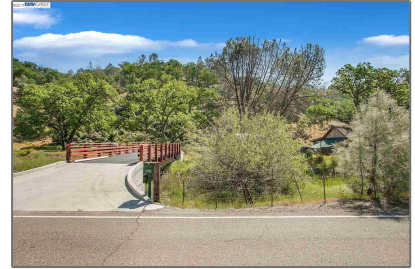

Lots And Land For Sale

0 Sqft - 18420 Mines Rd, LIVERMORE, California
94550

Basic [Details](#)

Property Type:	Lots And Land
Listing Type:	For Sale
Listing ID:	40941725
Price:	\$399,950
Bedrooms:	0
Bathrooms:	0
Half Bathrooms:	0
Square Footage:	0 Sqft
Year Built:	0
Lot Area:	2,438,490 Sqft

Address [Map](#)

Country:	US
State:	CA
County:	Alameda
City:	LIVERMORE
Zipcode:	94550
Street:	Mines Rd
Street Number:	18420
Floor Number:	0

Features

<input checked="" type="checkbox"/>	View:	Hills, Pasture, Ridge, Water
-------------------------------------	-------	--