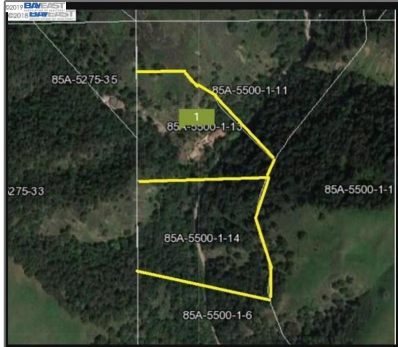

Lots And Land For Sale

0 Sqft - 00000 Palomares Rd, CASTRO VALLEY,
California 94546

Basic Details

Property Type:	Lots And Land
Listing Type:	For Sale
Listing ID:	40941724
Price:	\$335,000
Bedrooms:	0
Bathrooms:	0
Half Bathrooms:	0
Square Footage:	0 Sqft
Year Built:	0
Lot Area:	1,108,160 Sqft

Address Map

Country:	US
State:	CA
County:	Alameda
City:	CASTRO VALLEY
Zipcode:	94546
Street:	Palomares Rd
Street Number:	00000
Floor Number:	0
Longitude:	E0° 0' 0"
Latitude:	N0° 0' 0"

Agent Info

✉ ashwin@plexoware.com