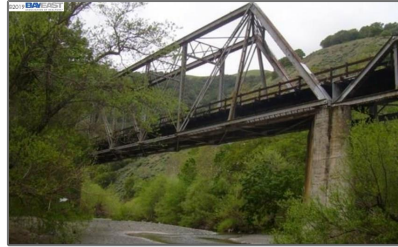

Lots And Land For Sale

0 Sqft - 00000 Palomares Rd, CASTRO VALLEY,
California 94546

Basic Details

Property Type:	Lots And Land
Listing Type:	For Sale
Listing ID:	40941724
Price:	\$335,000
Bedrooms:	0
Bathrooms:	0
Half Bathrooms:	0
Square Footage:	0 Sqft
Year Built:	0
Lot Area:	1,108,160 Sqft