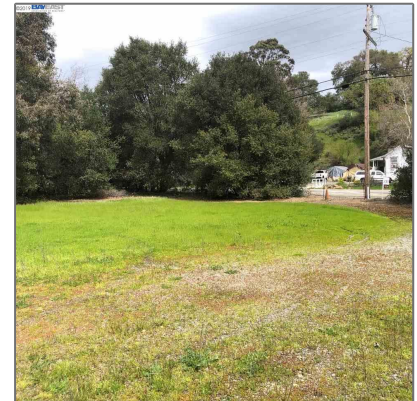

## Basic [Details](#)

Property Type:	<b>Lots And Land</b>
Listing Type:	<b>For Sale</b>
Listing ID:	<b>40941664</b>
Price:	<b>\$799,000</b>
Bedrooms:	<b>0</b>
Bathrooms:	<b>0</b>
Half Bathrooms:	<b>0</b>
Square Footage:	<b>0 Sqft</b>
Year Built:	<b>0</b>
Lot Area:	<b>67,518 Sqft</b>

## Features

View:

[Valley, Ridge](#)

Street:	<b>Kilkare Rd</b>
Floor Number:	<b>0</b>
Longitude:	<b>W122° 7' 13.1"</b>
Latitude:	<b>N37° 35' 16.4"</b>