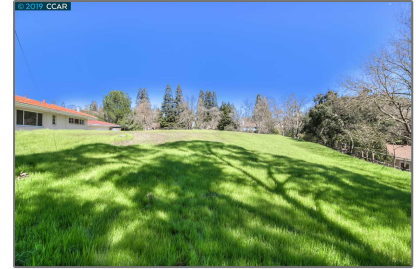

# Lots And Land For Sale

0 Sqft - Hermine Ave, WALNUT CREEK, California  
94596

## Basic [Details](#)

Property Type:	<b>Lots And Land</b>
Listing Type:	<b>For Sale</b>
Listing ID:	<b>40941644</b>
Price:	<b>\$625,000</b>
Bedrooms:	<b>0</b>
Bathrooms:	<b>0</b>
Half Bathrooms:	<b>0</b>
Square Footage:	<b>0 Sqft</b>
Year Built:	<b>0</b>
Lot Area:	<b>24,500 Sqft</b>