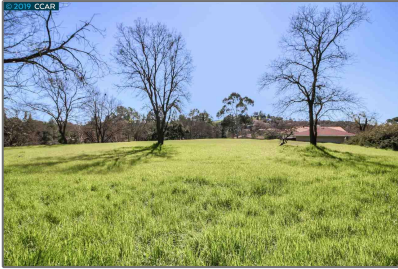

## Basic [Details](#)

Property Type:	<b>Lots And Land</b>
Listing Type:	<b>For Sale</b>
Listing ID:	<b>40941644</b>
Price:	<b>\$625,000</b>
Bedrooms:	<b>0</b>
Bathrooms:	<b>0</b>
Half Bathrooms:	<b>0</b>
Square Footage:	<b>0 Sqft</b>
Year Built:	<b>0</b>
Lot Area:	<b>24,500 Sqft</b>