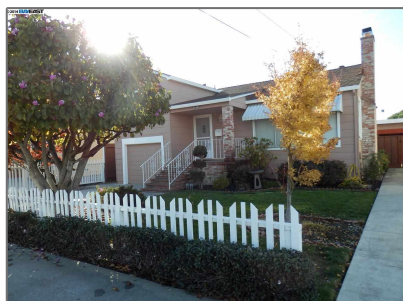

Comm Industrial For Sale

For Sale

1,352 Sqft - 20827 Chester St, CASTRO VALLEY,
California 94546-5515

Basic [Details](#)

Property Type: **Comm Industrial
For Sale**

Listing Type: **For Sale**

Listing ID: **40941637**

Price: **\$550,000**

Bedrooms: **0**

Bathrooms: **0**

Half Bathrooms: **0**

Square Footage: **1,352 Sqft**

Year Built: **1946**

Lot Area: **1,352 Sqft**

Address [Map](#)

Country: **US**

State: **CA**

County: **Alameda**

City: **CASTRO VALLEY**

Zipcode: **94546-5515**

Street: **Chester St**

Features

✓ Heating System: **Forced Air 1 Zone, Other
Heat**