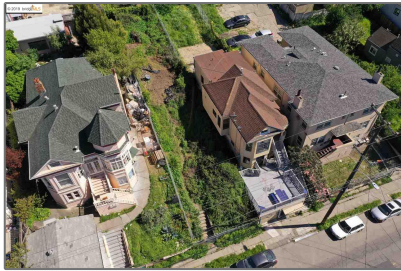

Lots And Land For Sale

0 Sqft - 2222 23Rd Ave, OAKLAND, California
94606

Basic [Details](#)

Property Type:	Lots And Land
Listing Type:	For Sale
Listing ID:	40941627
Price:	\$149,000
Bedrooms:	0
Bathrooms:	0
Half Bathrooms:	0
Square Footage:	0 Sqft
Year Built:	0
Lot Area:	3,125 Sqft

Address [Map](#)

Country:	US
State:	CA
County:	Alameda
City:	OAKLAND
Zipcode:	94606
Street:	23Rd Ave
Street Number:	2222
Floor Number:	0
Longitude:	W123° 46' 11.2"
Latitude:	N37° 47' 23.2"

Agent [Info](#)