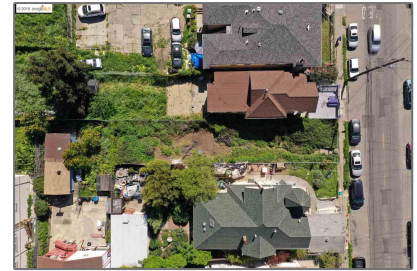

Lots And Land For Sale

0 Sqft - 2222 23Rd Ave, OAKLAND, California
94606

Basic [Details](#)

Property Type:	Lots And Land
Listing Type:	For Sale
Listing ID:	40941627
Price:	\$149,000
Bedrooms:	0
Bathrooms:	0
Half Bathrooms:	0
Square Footage:	0 Sqft
Year Built:	0
Lot Area:	3,125 Sqft

Address [Map](#)

Country:	US
State:	CA
County:	Alameda
City:	OAKLAND
Zipcode:	94606
Street:	23Rd Ave
Street Number:	2222
Floor Number:	0
Longitude:	W123° 46' 11.2"
Latitude:	N37° 47' 23.2"

Agent [Info](#)