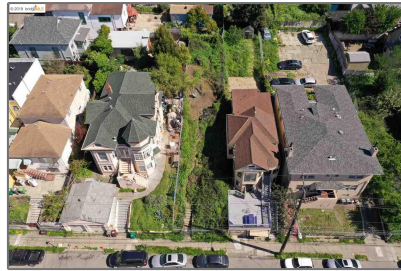

Lots And Land For Sale

0 Sqft - 2222 23Rd Ave, OAKLAND, California
94606

Basic [Details](#)

Property Type:	Lots And Land
Listing Type:	For Sale
Listing ID:	40941627
Price:	\$149,000
Bedrooms:	0
Bathrooms:	0
Half Bathrooms:	0
Square Footage:	0 Sqft
Year Built:	0
Lot Area:	3,125 Sqft

Address [Map](#)

Country:	US
State:	CA
County:	Alameda
City:	OAKLAND
Zipcode:	94606
Street:	23Rd Ave
Street Number:	2222
Floor Number:	0
Longitude:	W123° 46' 11.2"
Latitude:	N37° 47' 23.2"

Agent [Info](#)