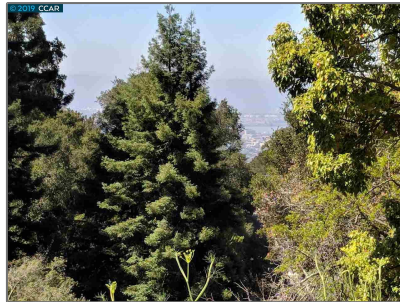

# Lots And Land For Sale

0 Sqft - 1088 Sterling Ave, BERKELEY, California  
94708

## Features

View:

[Downtown, Hills, Bay,](#)  
[City Lights, Wooded,](#)  
[Water](#)

Longitude: **W123° 44' 32.1"**

Latitude: **N37° 53' 28.3"**