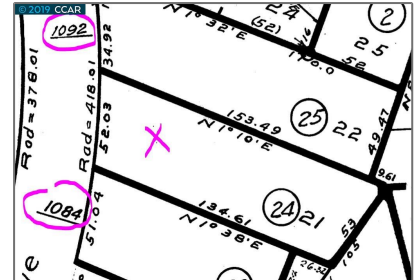

# Lots And Land For Sale

0 Sqft - 1088 Sterling Ave, BERKELEY, California  
94708

## Basic [Details](#)

Property Type:	<b>Lots And Land</b>
Listing Type:	<b>For Sale</b>
Listing ID:	<b>40941572</b>
Price:	<b>\$329,000</b>
Bedrooms:	<b>0</b>
Bathrooms:	<b>0</b>
Half Bathrooms:	<b>0</b>
Square Footage:	<b>0 Sqft</b>
Year Built:	<b>0</b>
Lot Area:	<b>6,490 Sqft</b>

## Address [Map](#)

Country:	<b>US</b>
State:	<b>CA</b>
County:	<b>Alameda</b>
City:	<b>BERKELEY</b>
Zipcode:	<b>94708</b>
Street:	<b>Sterling Ave</b>
Street Number:	<b>1088</b>
Floor Number:	<b>0</b>

## Features

View:

[Downtown, Hills, Bay,](#)  
[City Lights, Wooded,](#)  
[Water](#)

Longitude: **W123° 44' 32.1"**

Latitude: **N37° 53' 28.3"**