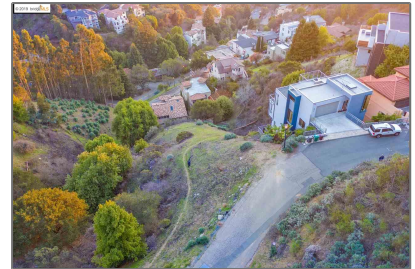

Lots And Land For Sale

0 Sqft - 550 Gravatt Drive, BERKELEY, California
94705

Basic [Details](#)

Property Type:	Lots And Land
Listing Type:	For Sale
Listing ID:	40941568
Price:	\$450,000
Bedrooms:	0
Bathrooms:	0
Half Bathrooms:	0
Square Footage:	0 Sqft
Year Built:	0
Lot Area:	9,189 Sqft

Features

View:

[Panoramic, Downtown, Canyon, Bay, City Lights, Lake, San Francisco](#)

Address [Map](#)

Country:	US
State:	CA
County:	Alameda
City:	BERKELEY
Zipcode:	94705
Street:	Gravatt Drive
Street Number:	550
Floor Number:	0