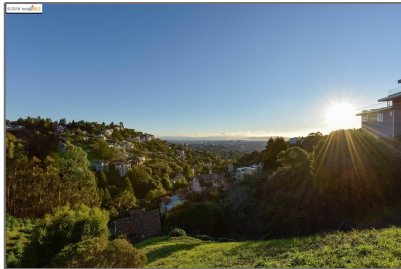

Lots And Land For Sale

0 Sqft - 550 Gravatt Drive, BERKELEY, California
94705

Basic [Details](#)

Property Type:	Lots And Land
Listing Type:	For Sale
Listing ID:	40941568
Price:	\$450,000
Bedrooms:	0
Bathrooms:	0
Half Bathrooms:	0
Square Footage:	0 Sqft
Year Built:	0
Lot Area:	9,189 Sqft

Features

View:

[Panoramic, Downtown, Canyon, Bay, City Lights, Lake, San Francisco](#)

Address [Map](#)

Country:	US
State:	CA
County:	Alameda
City:	BERKELEY
Zipcode:	94705
Street:	Gravatt Drive
Street Number:	550
Floor Number:	0