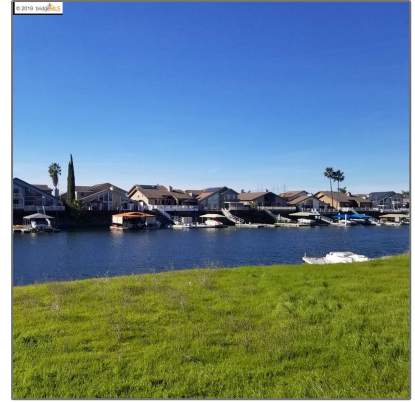

# Lots And Land For Sale

0 Sqft - 4300 Monterey Ct, DISCOVERY BAY,  
California 94505

## Basic [Details](#)

Property Type:	<b>Lots And Land</b>
Listing Type:	<b>For Sale</b>
Listing ID:	<b>40941537</b>
Price:	<b>\$319,900</b>
Bedrooms:	<b>0</b>
Bathrooms:	<b>0</b>
Half Bathrooms:	<b>0</b>
Square Footage:	<b>0 Sqft</b>
Year Built:	<b>0</b>
Lot Area:	<b>8,760 Sqft</b>

## Address [Map](#)

Country:	<b>US</b>
State:	<b>CA</b>
County:	<b>Contra Costa</b>
City:	<b>DISCOVERY BAY</b>
Zipcode:	<b>94505</b>
Street:	<b>Monterey Ct</b>
Street Number:	<b>4300</b>
Floor Number:	<b>0</b>
Longitude:	<b>W122° 23' 15.4"</b>
Latitude:	<b>N37° 53' 33.6"</b>