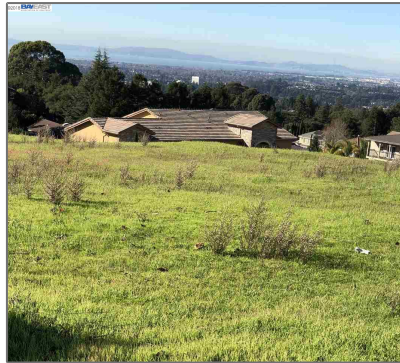

# Lots And Land For Sale

0 Sqft - 24580 karina ct, HAYWARD, California  
94542-1350

## Basic [Details](#)

Property Type:	<b>Lots And Land</b>
Listing Type:	<b>For Sale</b>
Listing ID:	<b>40941530</b>
Price:	<b>\$459,000</b>
Bedrooms:	<b>0</b>
Bathrooms:	<b>0</b>
Half Bathrooms:	<b>0</b>
Square Footage:	<b>0 Sqft</b>
Year Built:	<b>0</b>
Lot Area:	<b>10,440 Sqft</b>