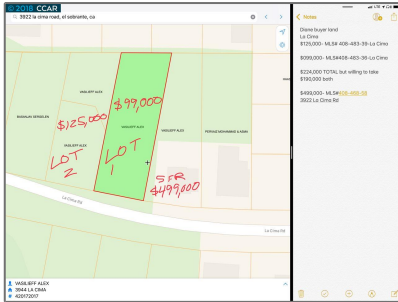

# Lots And Land For Sale

0 Sqft - La Cima Road, EL SOBRANTE, California  
94803

## Basic Details

Property Type:	<b>Lots And Land</b>
Listing Type:	<b>For Sale</b>
Listing ID:	<b>40941525</b>
Price:	<b>\$99,000</b>
Bedrooms:	<b>0</b>
Bathrooms:	<b>0</b>
Half Bathrooms:	<b>0</b>
Square Footage:	<b>0 Sqft</b>
Year Built:	<b>0</b>
Lot Area:	<b>10,492 Sqft</b>

## Address Map

Country:	<b>US</b>
State:	<b>CA</b>
County:	<b>Contra Costa</b>
City:	<b>EL SOBRANTE</b>
Zipcode:	<b>94803</b>
Street:	<b>La Cima Road</b>
Floor Number:	<b>0</b>
Longitude:	<b>W123° 41' 24.3"</b>

## Features

View:

Hills

Latitude: **N37° 57' 39.8"**