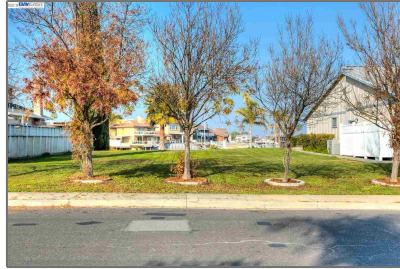

# Lots And Land For Sale

0 Sqft - 5135 Discovery Pt, DISCOVERY BAY,  
California 94505

## Basic [Details](#)

Property Type:	<b>Lots And Land</b>
Listing Type:	<b>For Sale</b>
Listing ID:	<b>40941523</b>
Price:	<b>\$389,900</b>
Bedrooms:	<b>0</b>
Bathrooms:	<b>0</b>
Half Bathrooms:	<b>0</b>
Square Footage:	<b>0 Sqft</b>
Year Built:	<b>0</b>
Lot Area:	<b>8,120 Sqft</b>

## Address [Map](#)

Country:	<b>US</b>
State:	<b>CA</b>
County:	<b>Contra Costa</b>
City:	<b>DISCOVERY BAY</b>
Zipcode:	<b>94505</b>
Street:	<b>Discovery Pt</b>
Street Number:	<b>5135</b>
Floor Number:	<b>0</b>
Longitude:	<b>W122° 23' 52.3"</b>
Latitude:	<b>N37° 54' 41.3"</b>