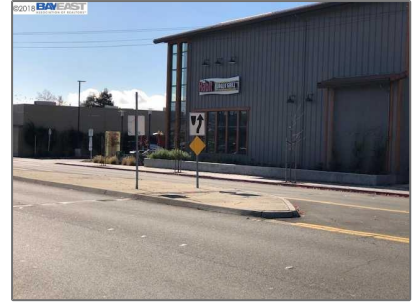

# Lots And Land For Sale

0 Sqft - 20226 Redwood Road, CASTRO VALLEY,  
California 94546-4312

## Address [Map](#)

|                |                        |
|----------------|------------------------|
| Country:       | <b>US</b>              |
| State:         | <b>CA</b>              |
| County:        | <b>Alameda</b>         |
| City:          | <b>CASTRO VALLEY</b>   |
| Zipcode:       | <b>94546-4312</b>      |
| Street:        | <b>Redwood Road</b>    |
| Street Number: | <b>20226</b>           |
| Floor Number:  | <b>0</b>               |
| Longitude:     | <b>W123° 55' 35.1"</b> |
| Latitude:      | <b>N37° 41' 52.1"</b>  |