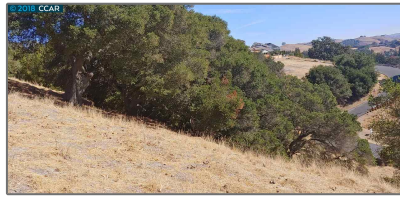

# Lots And Land For Sale

0 Sqft - Silverado Drive, PINOLE, California 94564

## Basic [Details](#)

Property Type:	<b>Lots And Land</b>
Listing Type:	<b>For Sale</b>
Listing ID:	<b>40941480</b>
Price:	<b>\$99,999</b>
Bedrooms:	<b>0</b>
Bathrooms:	<b>0</b>
Half Bathrooms:	<b>0</b>
Square Footage:	<b>0 Sqft</b>
Year Built:	<b>0</b>
Lot Area:	<b>0 Sqft</b>