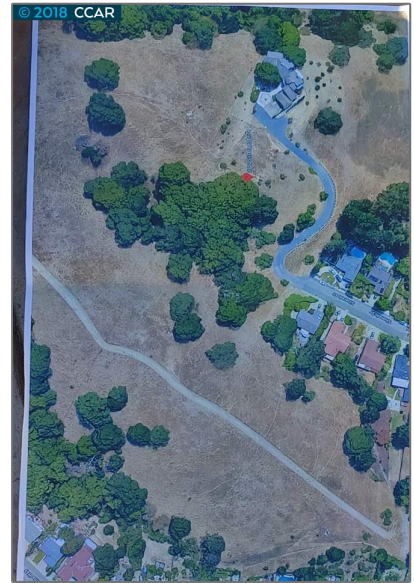

# Lots And Land For Sale

0 Sqft - Silverado Drive, PINOLE, California 94564

## Basic [Details](#)

Property Type:	<b>Lots And Land</b>
Listing Type:	<b>For Sale</b>
Listing ID:	<b>40941480</b>
Price:	<b>\$99,999</b>
Bedrooms:	<b>0</b>
Bathrooms:	<b>0</b>
Half Bathrooms:	<b>0</b>
Square Footage:	<b>0 Sqft</b>
Year Built:	<b>0</b>
Lot Area:	<b>0 Sqft</b>

## Address [Map](#)

Country:	<b>US</b>
State:	<b>CA</b>
County:	<b>Contra Costa</b>
City:	<b>PINOLE</b>

## Features

View: [Other, Canyon, Hills](#)

Zipcode:	<b>94564</b>
Street:	<b>Silverado Drive</b>
Floor Number:	<b>0</b>
Longitude:	<b>E0° 42' 39.1"</b>
Latitude:	<b>S1° 26' 18.6"</b>