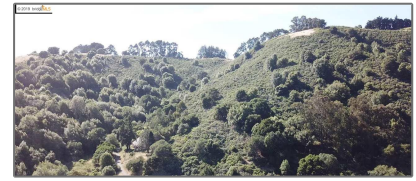

Lots And Land For Sale

0 Sqft - 0 Gypsy Ln, BERKELEY, California 94705

Basic [Details](#)

Property Type:	Lots And Land
Listing Type:	For Sale
Listing ID:	40941464
Price:	\$289,000
Bedrooms:	0
Bathrooms:	0
Half Bathrooms:	0
Square Footage:	0 Sqft
Year Built:	0
Lot Area:	29,097 Sqft

Address [Map](#)

Country:	US
State:	CA
County:	Alameda
City:	BERKELEY
Zipcode:	94705
Street:	Gypsy Ln
Street Number:	0
Floor Number:	0
Longitude:	W123° 46' 12.7"
Latitude:	N37° 51' 55.3"

Agent [Info](#)