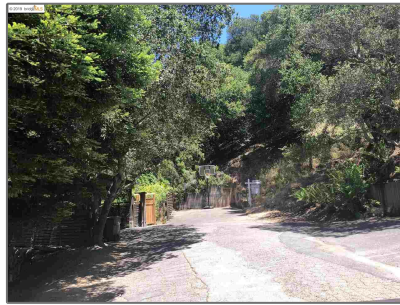

Lots And Land For Sale

0 Sqft - 0 Gypsy Ln, BERKELEY, California 94705

Basic [Details](#)

Property Type:	Lots And Land
Listing Type:	For Sale
Listing ID:	40941464
Price:	\$289,000
Bedrooms:	0
Bathrooms:	0
Half Bathrooms:	0
Square Footage:	0 Sqft
Year Built:	0
Lot Area:	29,097 Sqft

Address [Map](#)

Country:	US
State:	CA
County:	Alameda
City:	BERKELEY
Zipcode:	94705
Street:	Gypsy Ln
Street Number:	0
Floor Number:	0
Longitude:	W123° 46' 12.7"
Latitude:	N37° 51' 55.3"

Agent [Info](#)