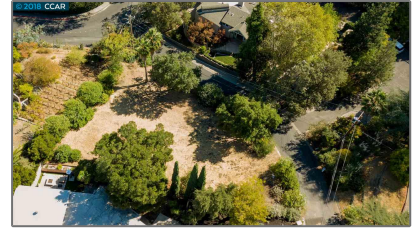

# Lots And Land For Sale

0 Sqft - 15 Overlook Ct, WALNUT CREEK,  
California 94597

## Address [Map](#)

|                |                        |
|----------------|------------------------|
| Country:       | <b>US</b>              |
| State:         | <b>CA</b>              |
| County:        | <b>Contra Costa</b>    |
| City:          | <b>WALNUT CREEK</b>    |
| Zipcode:       | <b>94597</b>           |
| Street:        | <b>Overlook Ct</b>     |
| Street Number: | <b>15</b>              |
| Floor Number:  | <b>0</b>               |
| Longitude:     | <b>W123° 55' 33.4"</b> |