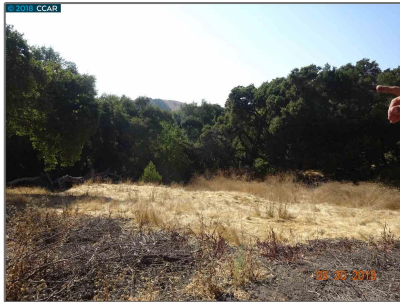

Lots And Land For Sale

0 Sqft - 0000 Eden Canyon Road, CASTRO VALLEY, California 94552

Basic [Details](#)

Property Type:	Lots And Land
Listing Type:	For Sale
Listing ID:	40941438
Price:	$750,000
Bedrooms:	0
Bathrooms:	0
Half Bathrooms:	0
Square Footage:	0 Sqft
Year Built:	0
Lot Area:	3,822,410 Sqft

Address [Map](#)

Country:	US
State:	CA
County:	Alameda
City:	CASTRO VALLEY
Zipcode:	94552
Street:	Eden Canyon Road
Street Number:	0000
Floor Number:	0

Features

☒ View:

[Other, Panoramic, Canyon, Hills, Mt Diablo, Bay, City Lights, Pasture, Bay Bridge](#)