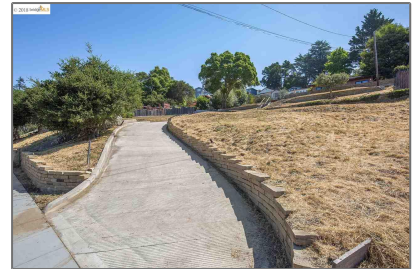

Lots And Land For Sale

0 Sqft - 661ABC Euclid Ave Parcel ABC,
BERKELEY, California 94708

Basic [Details](#)

Property Type:	Lots And Land
Listing Type:	For Sale
Listing ID:	40941408
Price:	\$1,875,000
Bedrooms:	0
Bathrooms:	0
Half Bathrooms:	0
Square Footage:	0 Sqft
Year Built:	0
Lot Area:	19,183 Sqft

Address [Map](#)

Country:	US
State:	CA
County:	Alameda
City:	BERKELEY
Zipcode:	94708
Street:	Euclid Ave Parcel ABC
Street Number:	661ABC

Features

View:

[Panoramic, Downtown,
Hills, Bay, San Francisco,
Golden Gate Bridge,
Mountains, Water, Bay
Bridge](#)