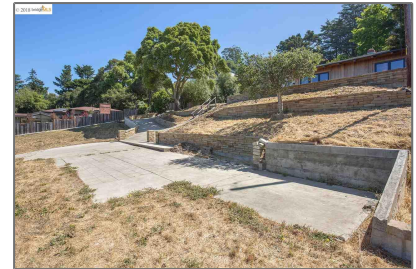

Lots And Land For Sale

0 Sqft - 661 C Euclid Ave Parcel C, BERKELEY,
California 94708

Basic [Details](#)

Property Type:	Lots And Land
Listing Type:	For Sale
Listing ID:	40941407
Price:	\$445,000
Bedrooms:	0
Bathrooms:	0
Half Bathrooms:	0
Square Footage:	0 Sqft
Year Built:	0
Lot Area:	5,200 Sqft

Address [Map](#)

Country:	US
State:	CA
County:	Alameda
City:	BERKELEY
Zipcode:	94708
Street:	Euclid Ave Parcel C
Street Number:	661 C
Floor Number:	0

Features

View:

[Panoramic, Downtown, Hills, Bay, City Lights, San Francisco, Golden Gate Bridge, Mountains, Water, Bay Bridge](#)