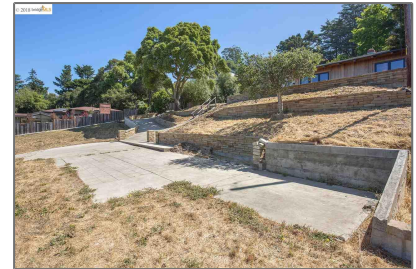

Lots And Land For Sale

0 Sqft - 661 B Euclid Ave Parcel B, BERKELEY,
California 94708

Basic [Details](#)

Property Type:	Lots And Land
Listing Type:	For Sale
Listing ID:	40941406
Price:	\$445,000
Bedrooms:	0
Bathrooms:	0
Half Bathrooms:	0
Square Footage:	0 Sqft
Year Built:	0
Lot Area:	6,816 Sqft

Address [Map](#)

Country:	US
State:	CA
County:	Alameda
City:	BERKELEY
Zipcode:	94708
Street:	Euclid Ave Parcel B
Street Number:	661 B
Floor Number:	0

Features

View:

[Panoramic, Downtown, Hills, Bay, City Lights, San Francisco, Golden Gate Bridge, Mountains, Water](#)