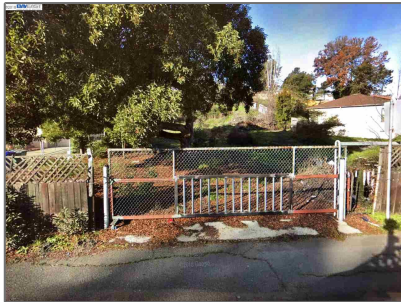

Lots And Land For Sale

0 Sqft - 683 Appian Way, EL SOBRANTE,
California 94803

Basic [Details](#)

Property Type:	Lots And Land
Listing Type:	For Sale
Listing ID:	40941365
Price:	\$170,000
Bedrooms:	0
Bathrooms:	0
Half Bathrooms:	0
Square Footage:	0 Sqft
Year Built:	0
Lot Area:	16,380 Sqft

Address [Map](#)

Country:	US
State:	CA
County:	Contra Costa
City:	EL SOBRANTE
Zipcode:	94803
Street:	Appian Way
Street Number:	683
Floor Number:	0
Longitude:	W123° 42' 9.5"
Latitude:	N37° 58' 55.1"

Agent [Info](#)