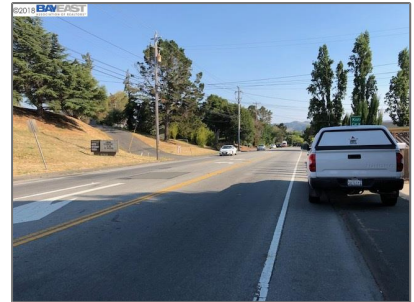

Lots And Land For Sale

0 Sqft - 683 Appian Way, EL SOBRANTE,
California 94803

Basic [Details](#)

Property Type:	Lots And Land
Listing Type:	For Sale
Listing ID:	40941365
Price:	\$170,000
Bedrooms:	0
Bathrooms:	0
Half Bathrooms:	0
Square Footage:	0 Sqft
Year Built:	0
Lot Area:	16,380 Sqft

Address [Map](#)

Country:	US
State:	CA
County:	Contra Costa
City:	EL SOBRANTE
Zipcode:	94803
Street:	Appian Way
Street Number:	683
Floor Number:	0
Longitude:	W123° 42' 9.5"
Latitude:	N37° 58' 55.1"

Agent [Info](#)