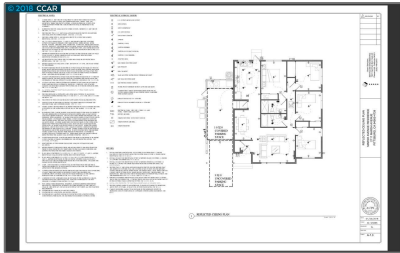

Lots And Land For Sale

0 Sqft - 2111 Marsh Ave, PITTSBURG, California
94565

Basic Details

Property Type:	Lots And Land
Listing Type:	For Sale
Listing ID:	40941356
Price:	\$125,000
Bedrooms:	0
Bathrooms:	0
Half Bathrooms:	0
Square Footage:	0 Sqft
Year Built:	0
Lot Area:	5,600 Sqft

Address Map

Country:	US
State:	CA
County:	Contra Costa
City:	PITTSBURG
Zipcode:	94565
Street:	Marsh Ave
Street Number:	2111
Floor Number:	0
Longitude:	W122° 6' 15.4"
Latitude:	N38° 1' 4.5"

Agent Info

✉ ashwin@plexoware.com