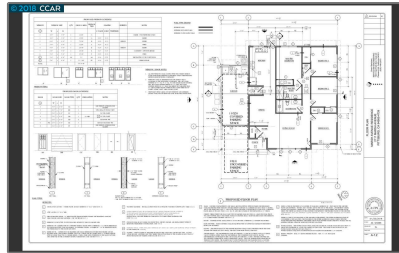

Lots And Land For Sale

0 Sqft - 2111 Marsh Ave, PITTSBURG, California
94565

Basic Details

Property Type:	Lots And Land
Listing Type:	For Sale
Listing ID:	40941356
Price:	\$125,000
Bedrooms:	0
Bathrooms:	0
Half Bathrooms:	0
Square Footage:	0 Sqft
Year Built:	0
Lot Area:	5,600 Sqft

Address Map

Country:	US
State:	CA
County:	Contra Costa
City:	PITTSBURG
Zipcode:	94565
Street:	Marsh Ave
Street Number:	2111
Floor Number:	0
Longitude:	W122° 6' 15.4"
Latitude:	N38° 1' 4.5"

Agent Info

✉ ashwin@plexoware.com