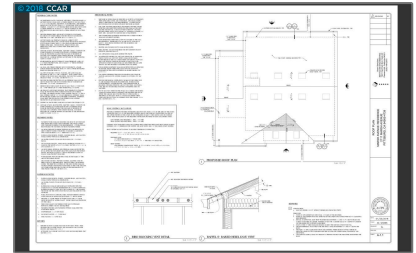

Lots And Land For Sale

0 Sqft - 2111 Marsh Ave, PITTSBURG, California
94565

Basic Details

Property Type:	Lots And Land
Listing Type:	For Sale
Listing ID:	40941356
Price:	\$125,000
Bedrooms:	0
Bathrooms:	0
Half Bathrooms:	0
Square Footage:	0 Sqft
Year Built:	0
Lot Area:	5,600 Sqft

Address Map

Country:	US
State:	CA
County:	Contra Costa
City:	PITTSBURG
Zipcode:	94565
Street:	Marsh Ave
Street Number:	2111
Floor Number:	0
Longitude:	W122° 6' 15.4"
Latitude:	N38° 1' 4.5"

Agent Info

✉ ashwin@plexoware.com