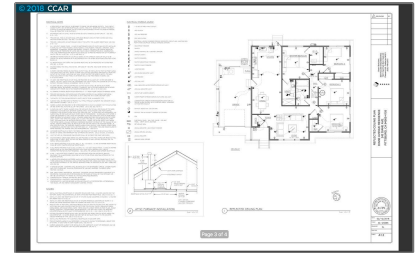

Lots And Land For Sale

0 Sqft - 242 Diane Ave, PITTSBURG, California
94565

Basic [Details](#)

Property Type: **Lots And Land**

Listing Type: **For Sale**

Listing ID: **40941350**

Price: **\$129,000**

Bedrooms: **0**

Bathrooms: **0**

Half Bathrooms: **0**

Square Footage: **0 Sqft**

Year Built: **0**

Lot Area: **6,400 Sqft**

Address [Map](#)

Country: **US**

State: **CA**