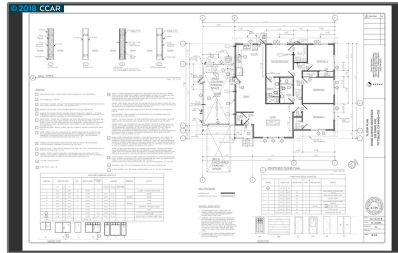

Lots And Land For Sale

0 Sqft - 242 Diane Ave, PITTSBURG, California
94565

Basic [Details](#)

Property Type: **Lots And Land**

Listing Type: **For Sale**

Listing ID: **40941350**

Price: **\$129,000**

Bedrooms: **0**

Bathrooms: **0**

Half Bathrooms: **0**

Square Footage: **0 Sqft**

Year Built: **0**

Lot Area: **6,400 Sqft**

Address [Map](#)

Country: **US**

State: **CA**

County: **Contra Costa**

City: **PITTSBURG**

Zipcode: **94565**

Street: **Diane Ave**

Street Number: **242**

Floor Number: **0**

Longitude: **W122° 7' 39.2"**

Latitude: **N38° 0' 53.4"**