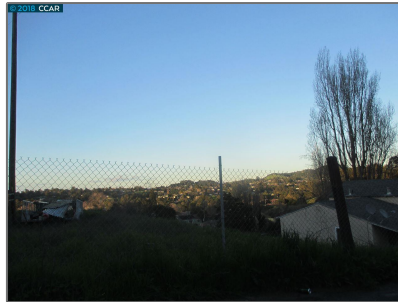

# Lots And Land For Sale

0 Sqft - 3947 La Cima Rd, EL SOBRANTE,  
California 94803

## Address [Map](#)

Country:	<b>US</b>
State:	<b>CA</b>
County:	<b>Contra Costa</b>
City:	<b>EL SOBRANTE</b>
Zipcode:	<b>94803</b>
Street:	<b>La Cima Rd</b>
Street Number:	<b>3947</b>
Floor Number:	<b>0</b>
Longitude:	<b>W123° 41' 23"</b>
Latitude:	<b>N37° 57' 38.6"</b>