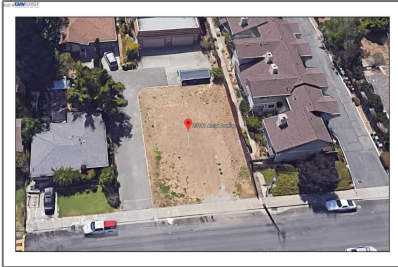

Lots And Land For Sale

0 Sqft - 20191 Anita Ave, CASTRO VALLEY,
California 94546

Basic [Details](#)

Property Type:	Lots And Land
Listing Type:	For Sale
Listing ID:	40941302
Price:	\$325,000
Bedrooms:	0
Bathrooms:	0
Half Bathrooms:	0
Square Footage:	0 Sqft
Year Built:	0
Lot Area:	5,538 Sqft

Address [Map](#)

Country:	US
State:	CA
County:	Alameda
City:	CASTRO VALLEY
Zipcode:	94546
Street:	Anita Ave
Street Number:	20191
Floor Number:	0
Longitude:	W123° 54' 58.9"
Latitude:	N37° 41' 53.8"

Agent [Info](#)