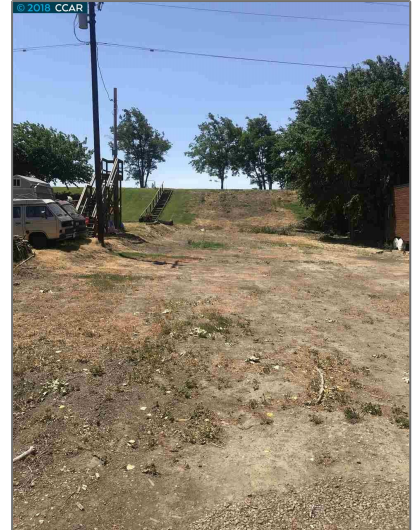

Lots And Land For Sale

0 Sqft - 1364 Taylor Rd, BETHEL ISLAND,
California 94511

Basic [Details](#)

Property Type:	Lots And Land
Listing Type:	For Sale
Listing ID:	40941273
Price:	\$145,000
Bedrooms:	0
Bathrooms:	0
Half Bathrooms:	0
Square Footage:	0 Sqft
Year Built:	0
Lot Area:	10,000 Sqft

Address [Map](#)

Country:	US
State:	CA
County:	Contra Costa
City:	BETHEL ISLAND

Features

View:

[Panoramic, Delta, Mt
Diablo](#)

Zipcode:	94511
Street:	Taylor Rd
Street Number:	1364
Floor Number:	0
Longitude:	W122° 19' 44.6"
Latitude:	N38° 1' 54.4"