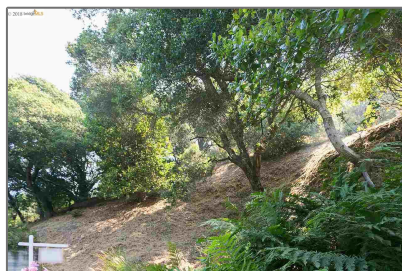

Lots And Land For Sale

0 Sqft - 0 Gypsy Ln, BERKELEY, California 94705

Basic [Details](#)

Property Type: **Lots And Land**

Listing Type: **For Sale**

Listing ID: **40941151**

Price: **\$489,000**

Bedrooms: **0**

Bathrooms: **0**

Half Bathrooms: **0**

Square Footage: **0 Sqft**

Year Built: **0**

Lot Area: **26,735 Sqft**

Features

View:

[Bay, San Francisco, Wooded](#)