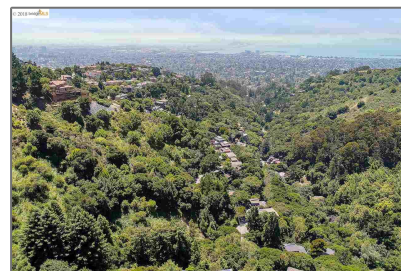

Lots And Land For Sale

0 Sqft - 0 Gypsy Ln, BERKELEY, California 94705

Basic [Details](#)

Property Type: **Lots And Land**

Listing Type: **For Sale**

Listing ID: **40941151**

Price: **\$489,000**

Bedrooms: **0**

Bathrooms: **0**

Half Bathrooms: **0**

Square Footage: **0 Sqft**

Year Built: **0**

Lot Area: **26,735 Sqft**

Features

View:

[Bay, San Francisco, Wooded](#)

Address [Map](#)

Country: **US**

State: **CA**

County: **Alameda**

City: **BERKELEY**

Zipcode: **94705**

Street: **Gypsy Ln**

Street Number: **0**