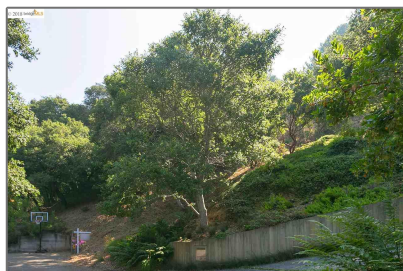

Lots And Land For Sale

0 Sqft - 0 Gypsy Ln, BERKELEY, California 94705

Basic [Details](#)

Property Type: **Lots And Land**

Listing Type: **For Sale**

Listing ID: **40941151**

Price: **\$489,000**

Bedrooms: **0**

Bathrooms: **0**

Half Bathrooms: **0**

Square Footage: **0 Sqft**

Year Built: **0**

Lot Area: **26,735 Sqft**

Features

View:

[Bay, San Francisco, Wooded](#)