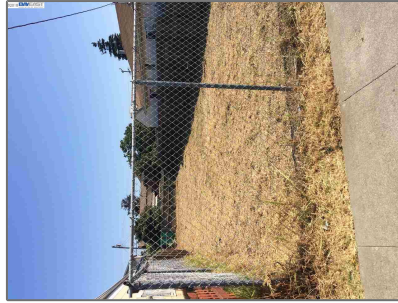

# Lots And Land For Sale

0 Sqft - 1609 California Ave, SAN PABLO,  
California 94806

## Basic [Details](#)

Property Type:	<b>Lots And Land</b>
Listing Type:	<b>For Sale</b>
Listing ID:	<b>40941138</b>
Price:	<b>\$159,000</b>
Bedrooms:	<b>0</b>
Bathrooms:	<b>0</b>
Half Bathrooms:	<b>0</b>
Square Footage:	<b>0 Sqft</b>
Year Built:	<b>0</b>
Lot Area:	<b>3,800 Sqft</b>