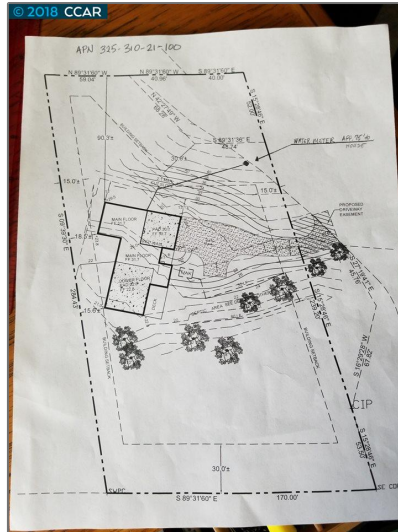

Lots And Land For Sale

0 Sqft - 0 Lohi Ct., PLACERVILLE, California
95667

Basic [Details](#)

Property Type:	Lots And Land
Listing Type:	For Sale
Listing ID:	40941118
Price:	\$68,000
Bedrooms:	0
Bathrooms:	0
Half Bathrooms:	0
Square Footage:	0 Sqft
Year Built:	0
Lot Area:	43,560 Sqft

Address [Map](#)

Country:	US
State:	CA
County:	El Dorado
City:	PLACERVILLE
Zipcode:	95667
Street:	Lohi Ct.
Street Number:	0
Floor Number:	0
Longitude:	W121° 10' 15"
Latitude:	N38° 43' 6"

Agent [Info](#)